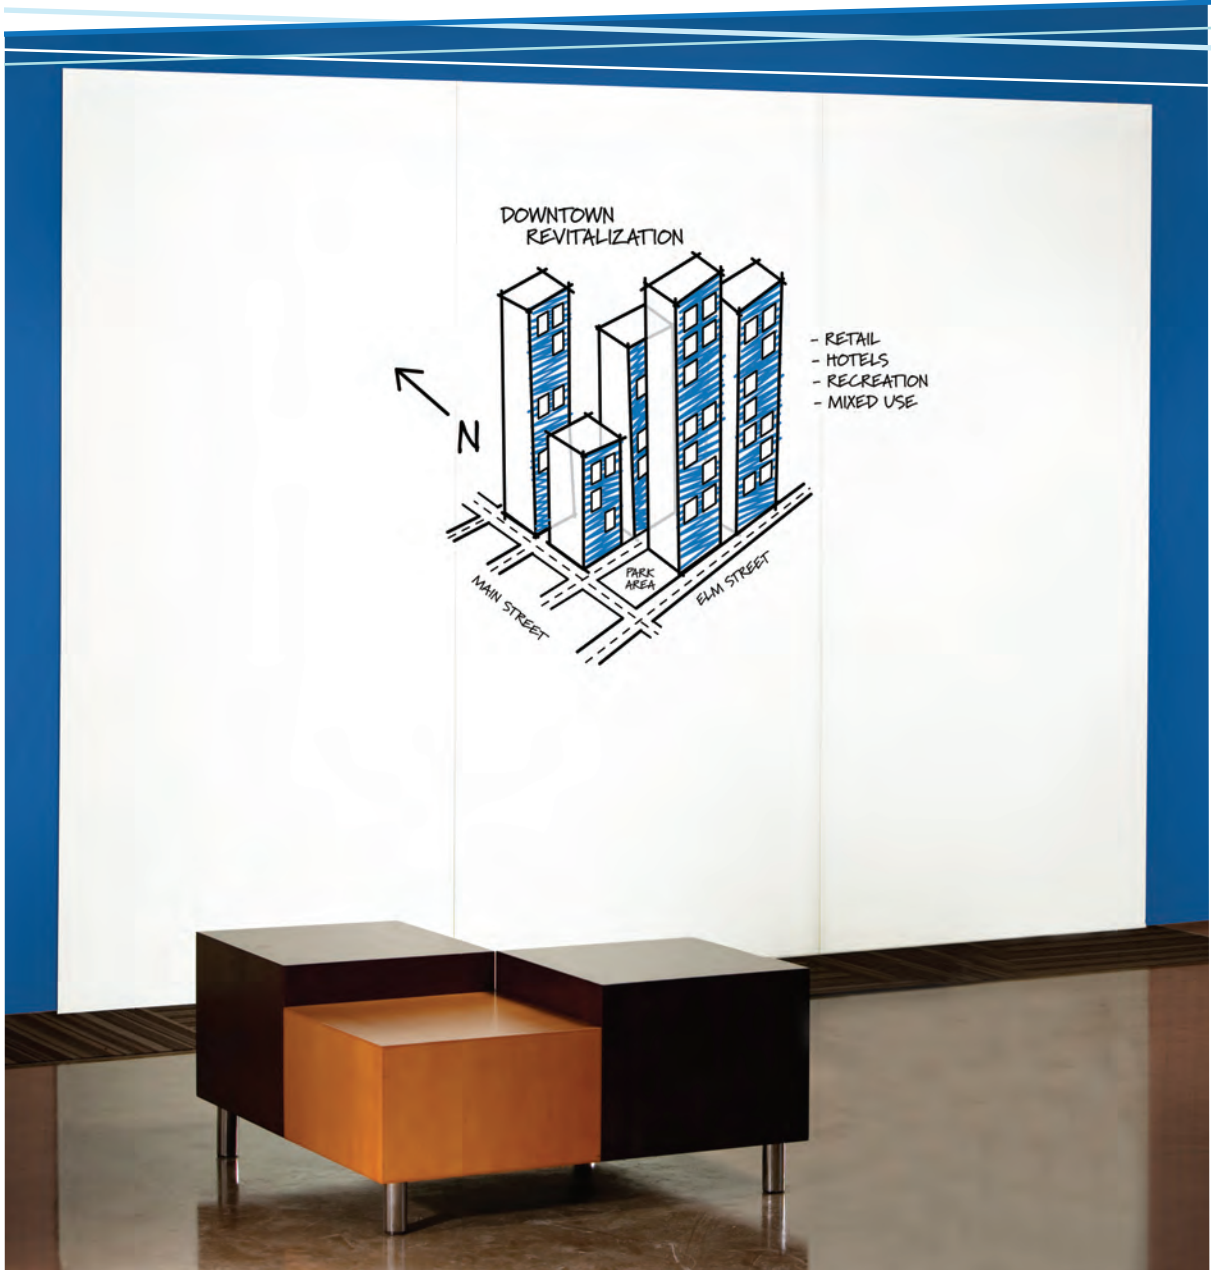

ARCHITECTURAL

INNOVATIVE FORM MEETS VERSATILE FUNCTION